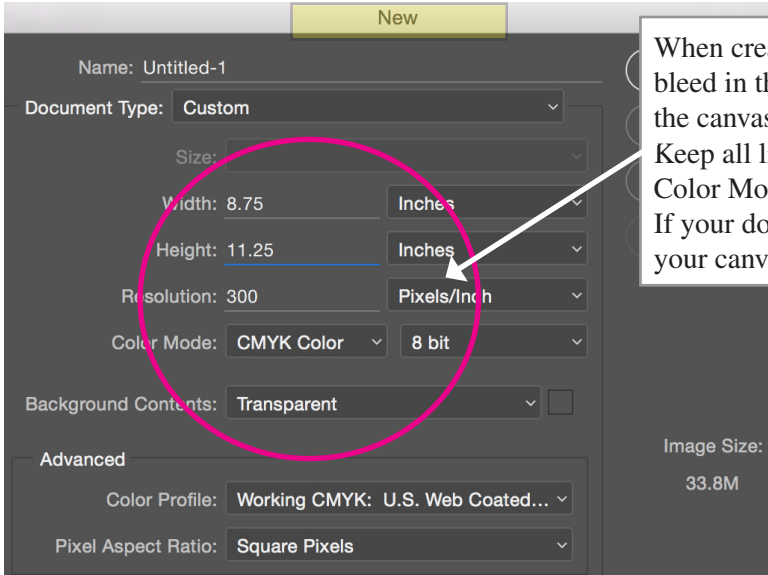

# PDF Instructions - Photoshop

When creating a new document that will print to the edge include the bleed in the size of the document... If the final trim size is 8.5 x 11 the canvas size should be 8.75 x 11.25.  
Keep all live copy at least 1/8" away from the trim.  
Color Mode should be CMYK.  
If your document is already set up to the trim size you can extend your canvas size under the image pull down.